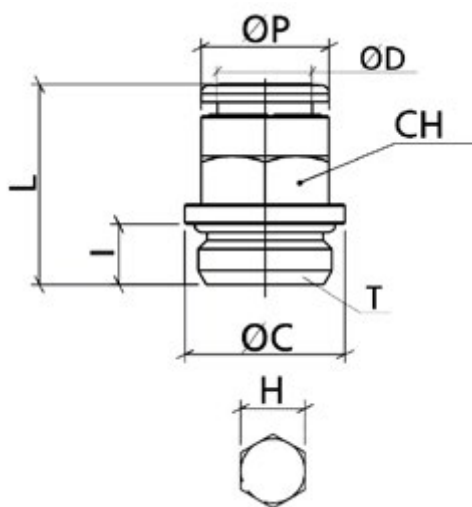

Data Sheet

Article number: 589OTRC04G02

Description: Metal Push-in fitting, straight, $\varnothing 4$ / G1/4", w. o-ring
Type: OTRC04G02, Nickel plated brass

Measures

= G1/4"	Weight = 11
= 16	
= 10	
= 6.5	
= 18	
= 10	
= 4	
= 3	